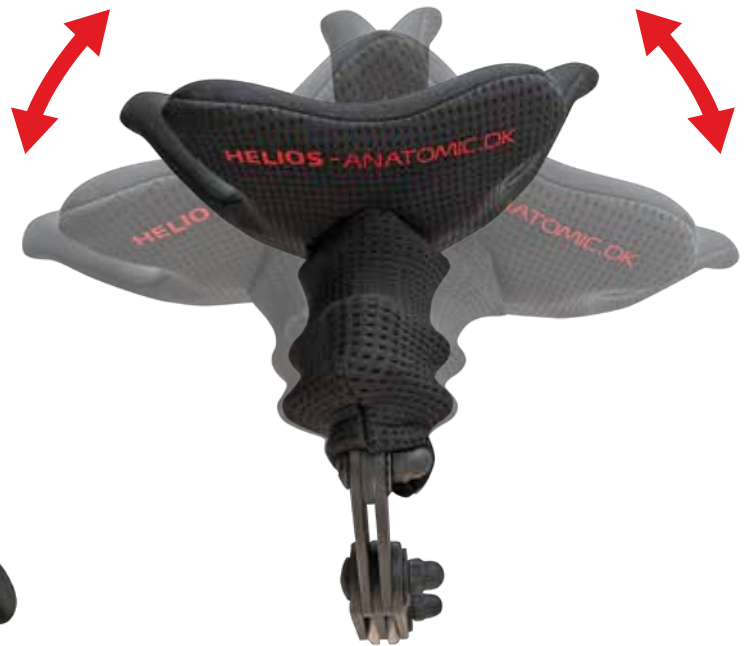

Helios Headsupport

Catch

Catch

Helios Headsupport

Catch

Size: **S**

Fra 2 år

Art. HA 4001 S

Size: **M**

Art. HA 4001 M

Size: **L**

Art. HA 4001 L