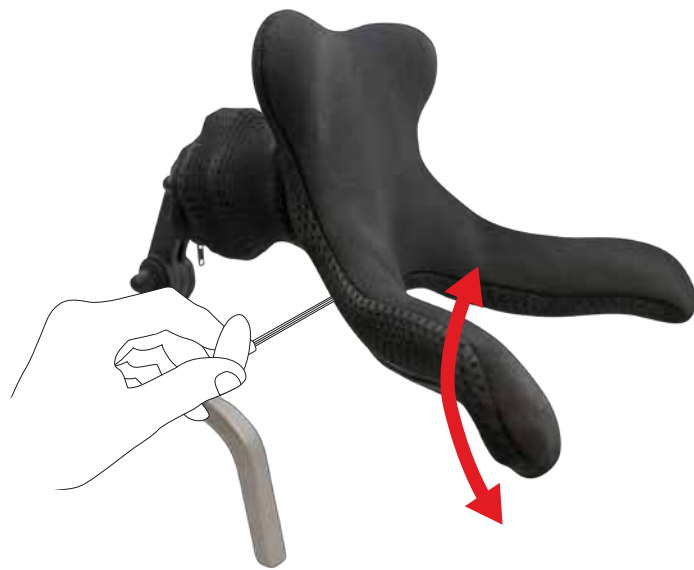

Helios Headsupport

Catch

Catch

Helios Headsupport

Catch

Size: **S**

Fra 2 år

Art. HA 4001 S

Size: **M**

Art. HA 4001 M

Size: **L**

Art. HA 4001 L